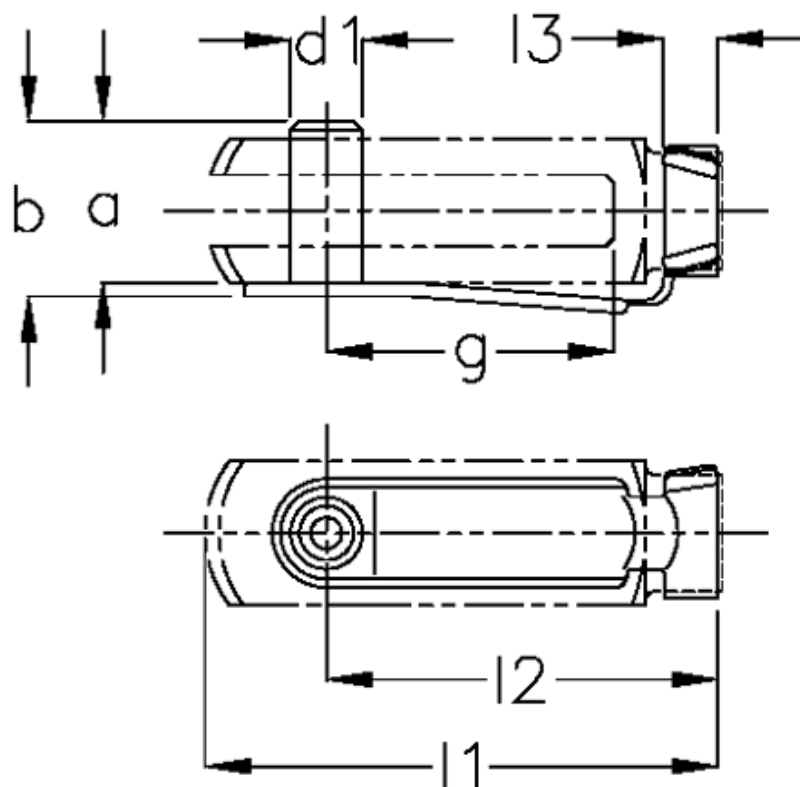

Article number: 140541020

Description: KLEE Fork pin with snap-on spring FKB 10x20

Measures

a	= 23
b	= 26.0
d1 h11	= 10
g	= 20
l1	= 45.0
l2	= 38.0
l3	= 10.0
Size	= 10 x 20

Threaded fork piece = M10
Weight 100 pcs. = 1.938